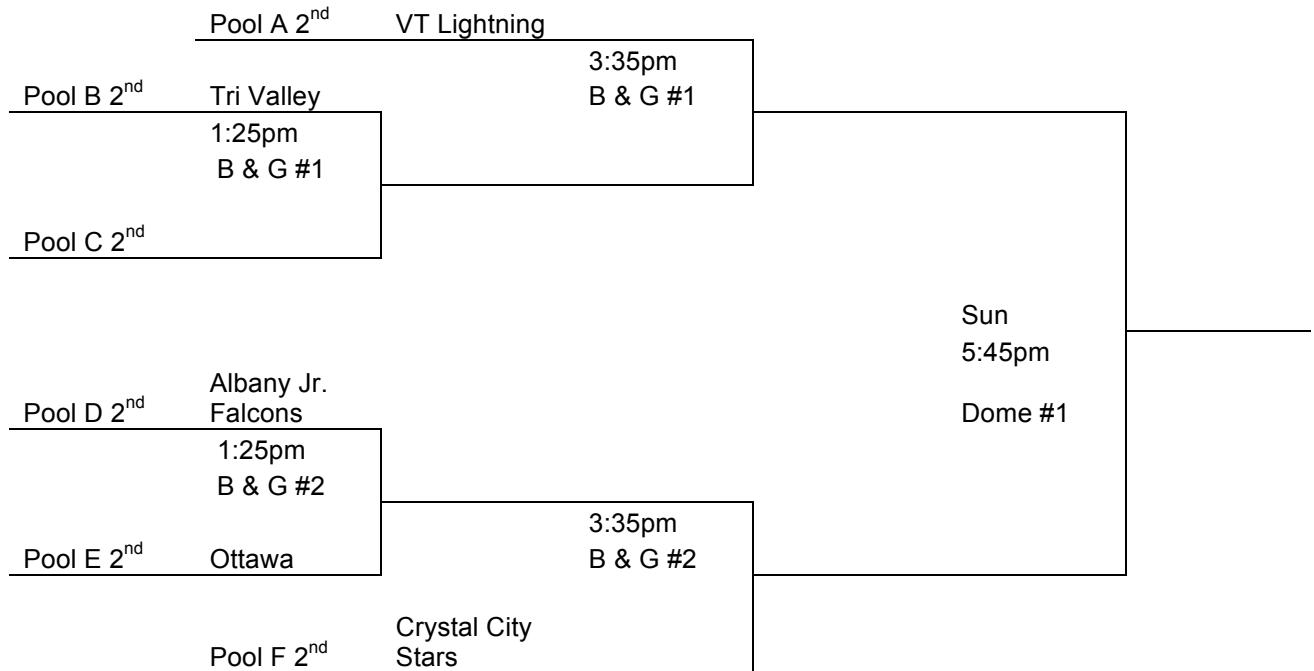

Pool E

W L

1. 12th Ottawa Guardsmen
2. All New Jersey Elite Black
3. Elmira Lady Express
4. Tri County

Pool F

W L

1. Syracuse Stars A
2. B-M Lady Panthers
3. Crystal City Stars
4. Ring City Welsh

Scores

37-47 E1 vs E2 Sat., 5:45pm, Corey #1
41-36 E3 vs E4 Sat., 5:45pm, Gym 2213
38-24 E1 vs E3 Sat., 9:00pm, Dome #5
52-35 E2 vs E4 Sat., 9:00pm, Dome #7
E2 vs E3 Sun., 11:15am., Dome #2
E1 vs E4 Sun., 11:15am., Dome #5

Scores

54-35 F1 vs F2 Sat., 6:50pm, Dome #1
44-49 F3 vs F4 Sat., 6:50pm, Dome #2
23-69 F1 vs F3 Sat., 9:00pm, Dome #3
13-57 F2 vs F4 Sat., 9:00pm, Dome #4
F2 vs F3 Sun., 10:10am., Dome #6
9-49 F1 vs F4 Sun., 10:10am., Dome #1

Playoffs 11th Grade Girls

ALL GAMES SUNDAY!!!

Championship Bracket

Consolation Bracket

*****Consolation Games*****

- Pool A 3rd vs Pool D 3rd Sun., 5:45pm, Dome #3
- Pool B 3rd vs Pool D 4th Sun., 5:45pm, Dome #4
- Pool E 3rd vs Pool F 3rd Sun., 5:45pm, Dome #5
- Pool A 4th vs Pool B 4th Sun., 5:45pm, Dome #6
- Pool E 4th vs Pool F 4th Sun., 5:45pm., Dome #7