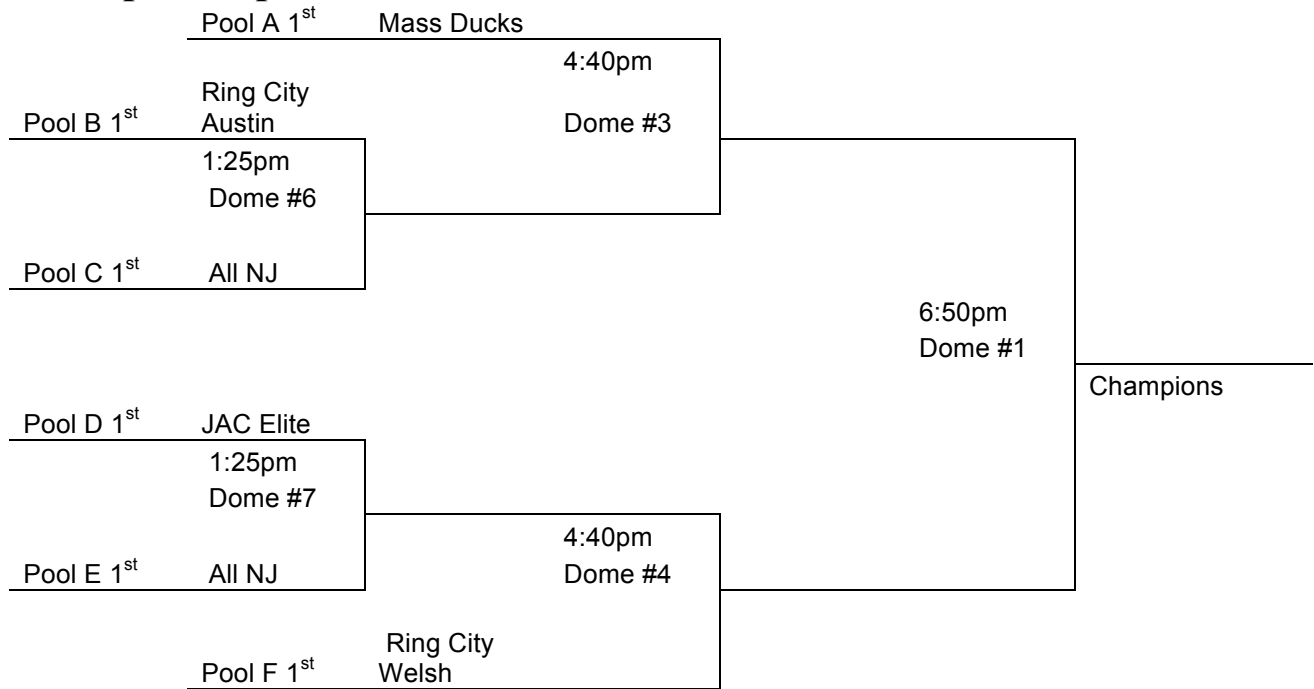

Playoffs 11th Grade Girls

ALL GAMES SUNDAY!!!

Championship Bracket