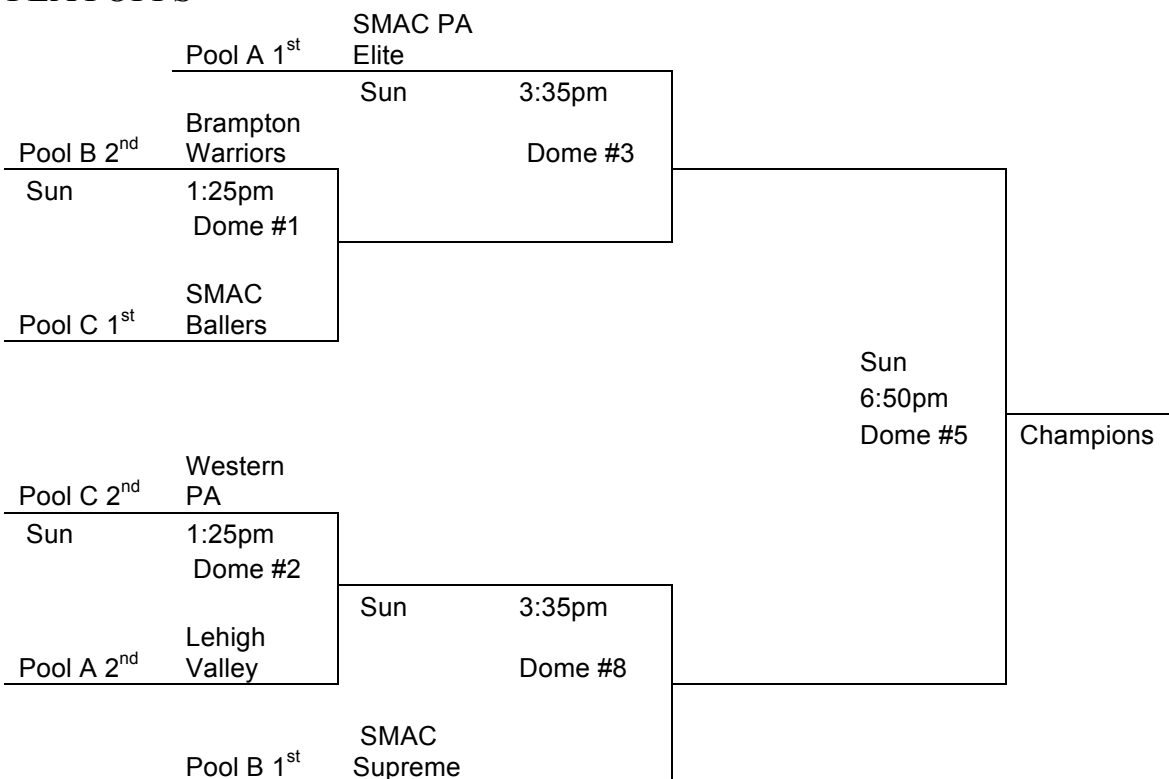

7th Grade Girls

Syracuse Carrier Dome Pre-Nationals

Pool A

W L

1. SMAC PA Elite
2. Lehigh Valley Outcasts
3. CBSA Hoyas
4. Upstate Lady Ballers Grimshaw

Pool A

Scores

- 51-43 **A1** vs A2 Sat, 4:40pm, Dome #8
 38-32 **A1** vs A3 Sat, 11:15am, Dome #5
 A2 vs A3 Sun., 8:00am, McChesney
 A1 vs A4 Sun., 9:05am, McChesney
 61-7 **A2** vs A4 Sat, 11:15am, Dome #6
 41-20 **A3** vs A4 Sat, 4:40pm, Dome #10

Pool C

W L

1. SMAC Ballers +15
2. Syracuse Stars -15
3. Mass Ducks
4. Western PA Wildcats

Pool C

Scores

- 40-16 **C1** vs C2 Fri, 7:00pm, Gym 2213
 35-47 C3 vs **C4** Sat, 10:10am, Dome #3
 C2 vs C4 Sun., 8:00am, Dome #2
 C1 vs C3 Sun., 9:05am, Dome #1
 48-41 **C1** vs C4 Sat, 7:55pm, Dome #8
 30-41 C2 vs **C3** Sat, 7:55pm, Dome #9

PLAYOFFS

Consolation Games:

Pool B

W L

- 1st 1. SMAC Supreme Court
- 2nd 2. Brampton Warriors
- 3rd 3. Utica Lady Knicks

Pool B

Scores

- 39-25 **B1** vs B2 Sat., 11:15am, Dome #7
 35-27 **B1** vs B3 Sat., 3:35pm, Dome #9
 33-25 **B2** vs B3 Sat., 5:45pm, Dome #10

Cross Pool (Games do not count towards final record within pool play)

Pool A1 vs B1 Sat, 9:00pm, Dome #8

Pool A2 vs B2 Sat, 9:00pm, Dome #9

Pool A3 vs B3 Sat, 9:00pm, Dome #10

Game #1: Pool B 3rd vs Pool C 3rd
Game #2: Pool A 3rd vs Winner of game #1
Game #3: Pool A 4th vs Pool C 4th