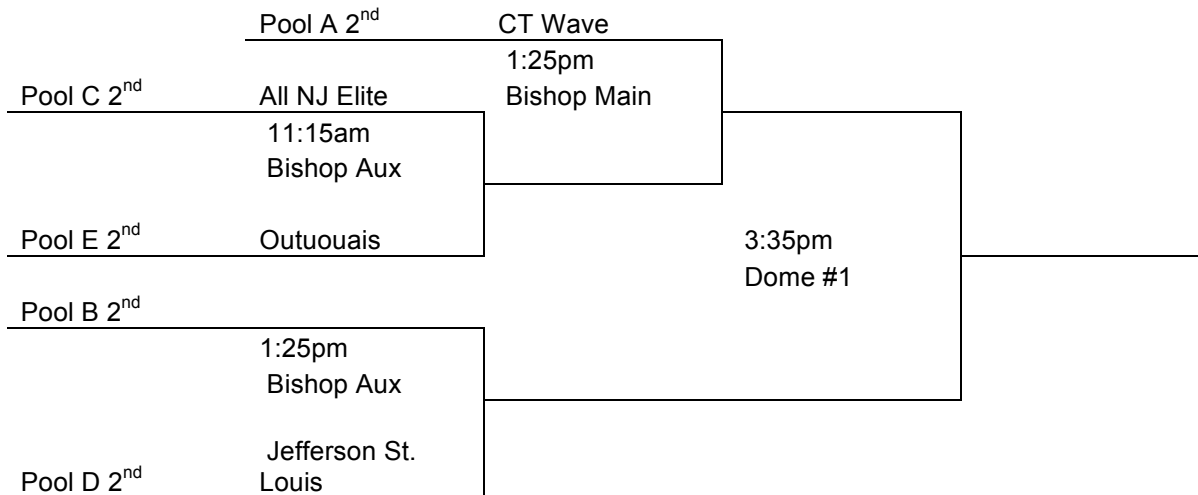

Silver Consolation Bracket

Consolation Games:

- Pool A 3rd vs Pool B 3rd Sun., 4:40pm, Dome #5
- Pool C 3rd vs Pool D 3rd Sun., 12:20pm, Dome #1
- Pool A 4th vs Pool B 4th Sun., 4:40pm, Dome #7
- Pool E 3rd vs Pool C 4th Sun., 1:25pm, Dome #4