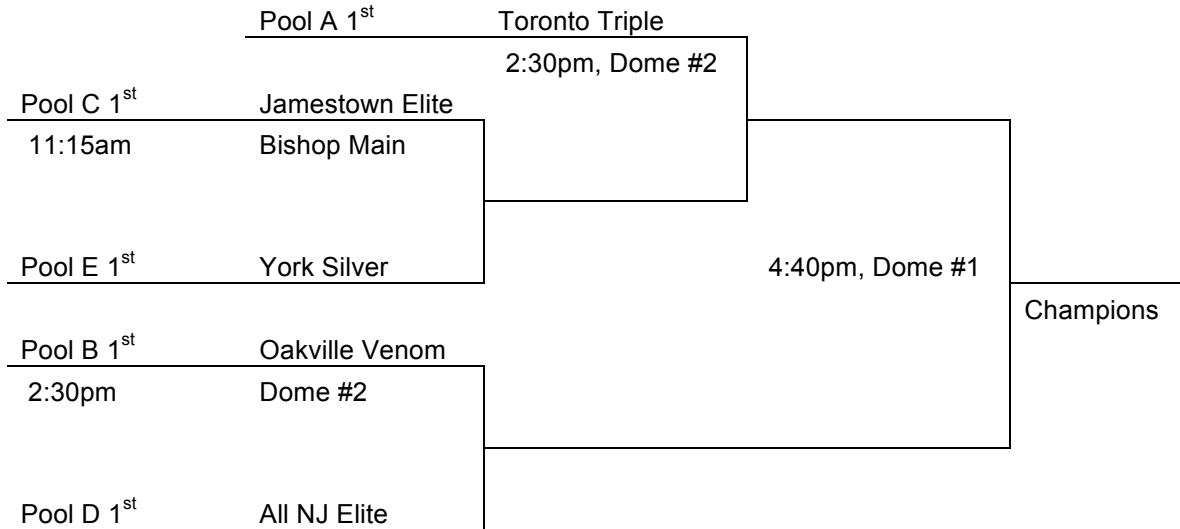

## Pool D

W   L

1. All NJ Elite Gold
2. Jefferson St. Louis
3. Syracuse Stars
4. Bluehounds

### Scores Pool D

31-12 **D1** vs D2 Sat, 2:30pm, Dome #1  
50-18 **D1** vs D3 Sat, 5:45pm, Dome #3  
D2 vs D3 Sun., 9:05am., B & G #1  
D1 vs D4 Sun., 9:05am., B & G #2  
37-23 **D2** vs D4 Sat, 10:10am, Dome #5  
11-31 D3 vs **D4** Sat, 2:30pm, Dome #2

### CROSS POOL GAMES (Games do not count towards final pool standings)

C1 vs E2 Sat, 7:55pm, Dome #3  
C2 vs E1 Sat, 7:55pm, Dome #4  
C3 vs E3 Sat, 7:55pm, Dome #5

## Gold Championship Bracket